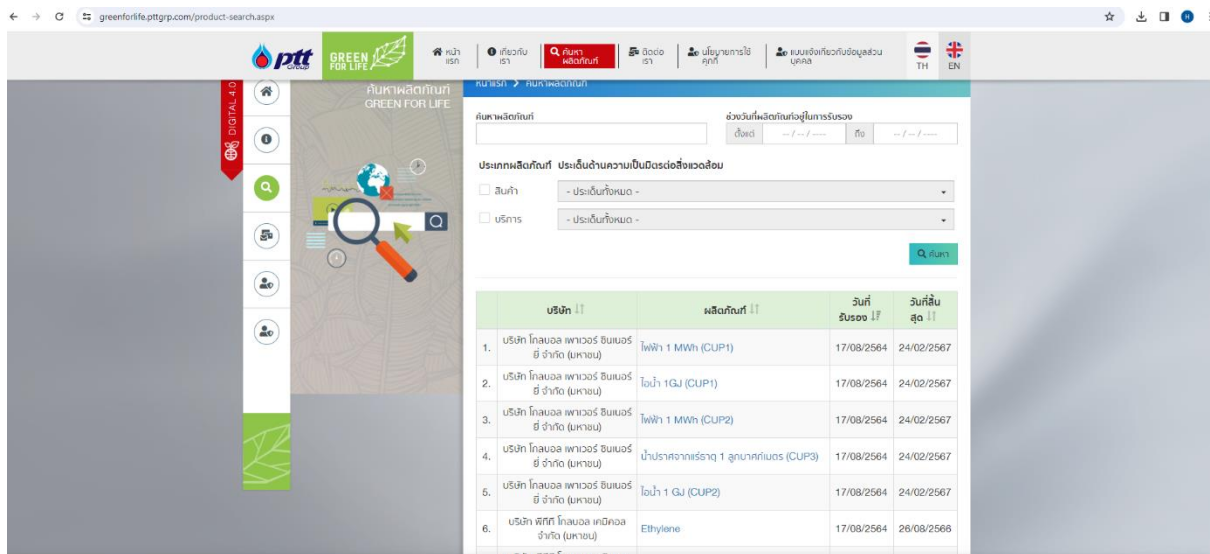

9. เว็บไซต์ฉลาก Green For Life <https://greenforlife.pttgrp.com/index.aspx>
(บริษัท ปตท. จำกัด (มหาชน))